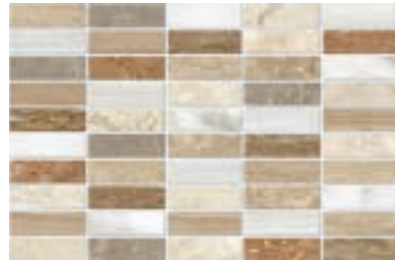

R2ME Game Mosaico Grey CH. 25x38
R27W Circus Bianco 25x38
ROWC Open Grey 33,3x33,3

R2LR Game Mosaico Beige
25x38

R2LS Game Mosaico Cream
25x38

D313 Game L. Beige
5x38

D315 Game L. Cream
5x38

R2LU Game Mosaico Walnut
25x38

R2LV Game Mosaico Taupe
25x38

D316 Game L. Walnut
5x38

D317 Game L. Taupe
5x38

R2MK Game Mosaico Desert
25x38

R2MD Game Mosaico Beige CH.
25x38

R2ME Game Mosaico Grey CH.
25x38

R2MM Game Mosaico White
25x38